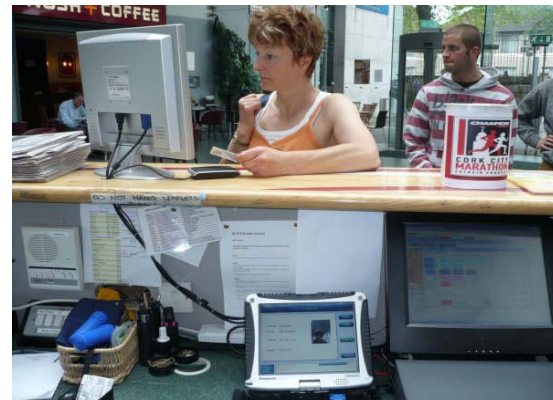

MARDYKE ARENA, UCC SELECT BIOMETRICS TO GUARANTEE MEMBERS ACCESS ONLY

Working with University College Cork since 2004, TDS have recently successfully implemented an innovative and integrated Access Control system at the Mardyke Arena. The TDS Solution caters for the following key requirements:

Patsy Ryan – General Manager, Mardyke Arena

Situated in Cork's historic Mardyke on the banks of the River Lee, UCC's Mardyke Arena is dedicated to sport, leisure and recreational pursuits of all kinds. The Mardyke Arena has an extensive range of facilities for staff, students and private members alike; including: two swimming pools, 3 full-size sport halls, gymnasiums, squash courts, treatment rooms, café and climbing wall.

The Mardyke Arena selected CoreAccess, the market leader in the provision of large scale Biometric Solutions in Ireland to manage access control to the Mardyke Arena by staff, over 16,000 students and members of the public.

The proposed solution is fully integrated with UCC's existing student Mifare ID cards, therefore allowing existing UCC ID cards to be used as membership cards. The Mardyke Arena have also selected the CoreBadge production station to produce membership cards for private members. The Mardyke Arena have selected the fully integrated Sagem Biometric Fingerprint terminals for identification and verification purposes. A user will be identified by presenting their card to the reader and be verified by using their biometric template on the same reader.